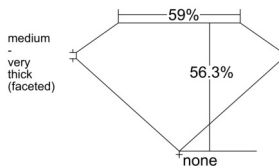

GIA®

FACSIMILE

GIA REPORT 7512380428

Verify this report at GIA.edu

GIA NATURAL DIAMOND DOSSIER®

February 07, 2025
GIA Report Number 7512380428
Shape and Cutting Style ..... Heart Brilliant
Measurements ..... 4.71 x 5.35 x 3.01 mm

GRADING RESULTS

Carat Weight ..... 0.43 carat
Color Grade ..... F
Clarity Grade VVS2

ADDITIONAL GRADING INFORMATION

Polish ..... Excellent
Symmetry ..... Excellent
Fluorescence ..... None
Clarity Characteristics..... Feather, Internal Graining, Surface Graining

Inscription(s): GIA 7512380428

PROPORTIONS

Profile not to actual proportions

GRADING SCALES

GIA COLOR SCALE		GIA CLARITY SCALE			
COLORLESS	D	VERY VERY SLIGHTLY INCLUDED	FLAWLESS		
	E		INTERNALLY FLAWLESS		
	F	VERY SLIGHTLY INCLUDED	VVS₁		
	G		VVS₂		
	H		VS₁		
	NEAR COLORLESS	I	SLIGHTLY INCLUDED	VS₂	
		J		SI₁	
		FAINT	K	INCLUDED	SI₂
			L		I₁
			M		I₂
VERT LIGHT	N	INCLUDED	I₃		
	O				
	P				
	Q				
	R				
	S				
	T				
LIGHT	U				
	V				
	W				
	X				
Y					
Z