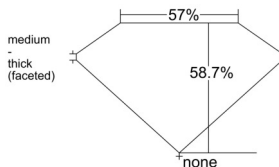

GIA®

FACSIMILE

GIA REPORT

7512484819

Verify this report at GIA.edu

GIA NATURAL DIAMOND DOSSIER®

February 21, 2025

GIA Report Number 7512484819

Shape and Cutting Style ..... Heart Brilliant

Measurements ..... 5.28 x 5.87 x 3.45 mm

GRADING RESULTS

Carat Weight ..... 0.60 carat

Color Grade ..... F

Clarity Grade VS2

ADDITIONAL GRADING INFORMATION

Polish ..... Good

Symmetry ..... Very Good

Fluorescence ..... Medium Blue

Clarity Characteristics..... Twinning Wisp, Crystal, Feather

Inscription(s): GIA 7512484819

PROPORTIONS

Profile not to actual proportions

GRADING SCALES

GIA COLOR SCALE		GIA CLARITY SCALE			
COLORLESS	D	VERY VERY SLIGHTLY INCLUDED	FLAWLESS		
	E		INTERNALLY FLAWLESS		
	F	VERY SLIGHTLY INCLUDED	VVS₁		
	G		VVS₂		
	H		VS₁		
	NEAR COLORLESS	I	SLIGHTLY INCLUDED	VS₂	
		J		SI₁	
		FAINT	K	INCLUDED	I₁
			L		I₂
			M		I₃
VERT LIGHT	N				
	O				
	P				
	Q				
	R				
	LIGHT	S			
		T			
U					
V					
	W				
	X				
	Y				
	Z