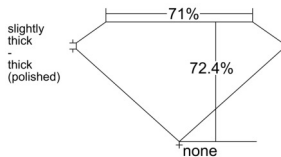

GIA®

FACSIMILE

GIA REPORT 7512599249

Verify this report at GIA.edu

GIA NATURAL DIAMOND DOSSIER®

March 10, 2025
GIA Report Number 7512599249
Shape and Cutting Style ..... Square Modified Brilliant
Measurements ..... 4.58 x 4.56 x 3.30 mm

GRADING RESULTS

Carat Weight ..... 0.58 carat
Color Grade I
Clarity Grade VVS1

ADDITIONAL GRADING INFORMATION

Polish ..... Excellent
Symmetry ..... Excellent
Fluorescence ..... None
Clarity Characteristics ..... Internal Graining
Inscription(s): GIA 7512599249

PROPORTIONS

Profile not to actual proportions

GRADING SCALES

GIA COLOR SCALE		GIA CLARITY SCALE	
COLORLESS	D	VERY VERY SLIGHTLY INCLUDED	FLAWLESS
	E		INTERNALLY FLAWLESS
	F		VVS₁
	G		VVS₂
	H		VS₁
	I		VS₂
	J		SI₁
	K		SI₂
	L		I₁
	M		I₂
NEAR COLORLESS	N	SLIGHTLY INCLUDED	I₃
	O		
	P		
	Q		
FAINT	R		
	S		
	T		
	U		
VERT LIGHT	V		
	W		
	X		
	Y		
LIGHT	Z