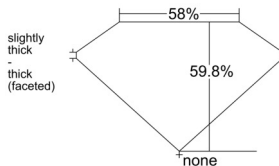

GIA®

FACSIMILE

GIA REPORT 7513015669

Verify this report at GIA.edu

GIA NATURAL DIAMOND DOSSIER®

December 18, 2024
GIA Report Number 7513015669
Shape and Cutting Style ..... Heart Brilliant
Measurements ..... 4.36 x 5.11 x 3.06 mm

GRADING RESULTS

Carat Weight ..... 0.41 carat
Color Grade ..... F
Clarity Grade VVS1

ADDITIONAL GRADING INFORMATION

Polish ..... Excellent
Symmetry ..... Excellent
Fluorescence ..... None
Clarity Characteristics..... Pinpoint, Feather
Inscription(s): GIA 7513015669

PROPORTIONS

Profile not to actual proportions

GRADING SCALES

GIA COLOR SCALE		GIA CLARITY SCALE			
COLORLESS	D	VERY VERY SLIGHTLY INCLUDED	FLAWLESS		
	E		INTERNALLY FLAWLESS		
	F	VERY SLIGHTLY INCLUDED	VVS₁		
	G		VVS₂		
	H		VS₁		
	NEAR COLORLESS	I	SLIGHTLY INCLUDED	VS₂	
		J		SI₁	
		FAINT	K	INCLUDED	SI₂
			L		I₁
			M		I₂
VERT LIGHT			N	INCLUDED	I₃
			O		
			P		
	Q				
LIGHT	R				
	S				
	T				
	U				
	V				
	Z