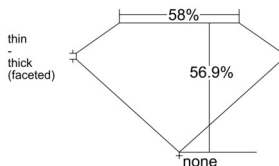

GIA®

FACSIMILE

GIA REPORT 7513037826

Verify this report at GIA.edu

GIA NATURAL DIAMOND DOSSIER®

December 24, 2024
GIA Report Number 7513037826
Shape and Cutting Style ..... Heart Brilliant
Measurements ..... 5.98 x 6.75 x 3.84 mm

GRADING RESULTS

Carat Weight ..... 0.90 carat
Color Grade ..... G
Clarity Grade SI1

ADDITIONAL GRADING INFORMATION

Polish ..... Excellent
Symmetry ..... Excellent
Fluorescence ..... None
Clarity Characteristics ..... Knot, Crystal
Inscription(s): GIA 7513037826

PROPORTIONS

Profile not to actual proportions

GRADING SCALES

GIA COLOR SCALE		GIA CLARITY SCALE			
COLORLESS	D	VERY VERY SLIGHTLY INCLUDED	FLAWLESS		
	E		INTERNALLY FLAWLESS		
	F		VVS₁		
	NEAR COLORLESS	G	VERY SLIGHTLY INCLUDED	VVS₂	
		H		VS₁	
		FAINT	I	SLIGHTLY INCLUDED	VS₂
			J		SI₁
	K		SI₂		
	LIGHT		L	INCLUDED	I₁
			M		I₂
N			I₃		
O					
P					
Q					
R