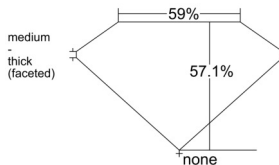

GIA®

FACSIMILE

GIA REPORT 7513057545

Verify this report at GIA.edu

GIA NATURAL DIAMOND DOSSIER®

December 24, 2024
GIA Report Number 7513057545
Shape and Cutting Style ..... Heart Brilliant
Measurements ..... 5.85 x 6.91 x 3.95 mm

GRADING RESULTS

Carat Weight ..... 0.91 carat
Color Grade ..... J
Clarity Grade VVS1

ADDITIONAL GRADING INFORMATION

Polish ..... Excellent
Symmetry ..... Excellent
Fluorescence ..... Strong Blue
Clarity Characteristics ..... Feather
Inscription(s): GIA 7513057545

PROPORTIONS

Profile not to actual proportions

GRADING SCALES

GIA COLOR SCALE		GIA CLARITY SCALE			
COLORLESS	D	VERY VERY SLIGHTLY INCLUDED	FLAWLESS		
	E		INTERNALLY FLAWLESS		
	F	VERY SLIGHTLY INCLUDED	VVS₁		
	G		VVS₂		
	H		VS₁		
	NEAR COLORLESS	I	SLIGHTLY INCLUDED	VS₂	
		J		SI₁	
		FAINT	K	INCLUDED	SI₂
			L		I₁
			M		I₂
VERTICALLY LIGHT	N	LIGHT	I₃		
	O				
	P				
	Q				
	R				
	S				
	T				
LIGHT	U				
	V				
	W				
	X				
Y					
Z