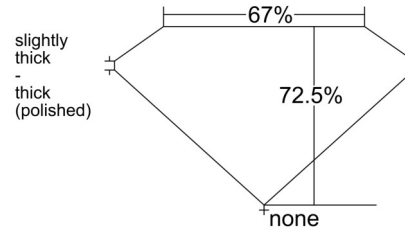

PROPORTIONS

Profile not to actual proportions