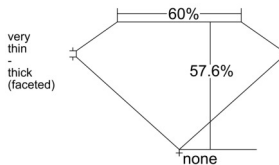

GIA®

FACSIMILE

GIA REPORT 7513073748

Verify this report at GIA.edu

GIA NATURAL DIAMOND DOSSIER®

December 26, 2024
GIA Report Number 7513073748
Shape and Cutting Style ..... Heart Brilliant
Measurements ..... 5.56 x 6.54 x 3.76 mm

GRADING RESULTS

Carat Weight ..... 0.80 carat
Color Grade ..... H
Clarity Grade VS2

ADDITIONAL GRADING INFORMATION

Polish ..... Excellent
Symmetry ..... Excellent
Fluorescence ..... None
Clarity Characteristics..... Crystal, Cloud, Feather
Inscription(s): GIA 7513073748

PROPORTIONS

Profile not to actual proportions

GRADING SCALES

GIA COLOR SCALE		GIA CLARITY SCALE			
COLORLESS	D	VERY VERY SLIGHTLY INCLUDED	FLAWLESS		
	E		INTERNALLY FLAWLESS		
	F	VERY SLIGHTLY INCLUDED	VS₁		
	G		VS₂		
	H		VS₁		
	NEAR COLORLESS	I	SLIGHTLY INCLUDED	VS₂	
		J		SI₁	
		FAINT	K	INCLUDED	SI₂
			L		I₁
			M		I₂
VERT LIGHT	N	INCLUDED	I₃		
	O				
	P				
	Q				
	R				
LIGHT	S				
	T				
	U				
	V				
	W				
	X				
	Y				
	Z