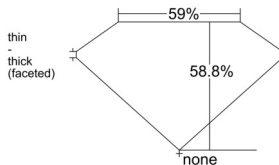

GIA®

FACSIMILE

GIA REPORT

7513084841

Verify this report at GIA.edu

GIA NATURAL DIAMOND DOSSIER®

December 30, 2024
GIA Report Number 7513084841
Shape and Cutting Style ..... Marquise Brilliant
Measurements ..... 7.45 x 3.57 x 2.10 mm

GRADING RESULTS

Carat Weight ..... 0.33 carat
Color Grade ..... D
Clarity Grade SI1

ADDITIONAL GRADING INFORMATION

Polish ..... Excellent
Symmetry ..... Very Good
Fluorescence ..... None
Clarity Characteristics..... Cloud
Inscription(s): GIA 7513084841

PROPORTIONS

Profile not to actual proportions

GRADING SCALES

GIA COLOR SCALE		GIA CLARITY SCALE			
COLORLESS	D	VERY VERY SLIGHTLY INCLUDED	FLAWLESS		
	E		INTERNALLY FLAWLESS		
	F		VVS₁		
	NEAR COLORLESS	G	VVS₂		
		H	VERY SLIGHTLY INCLUDED	VS₁	
		I		VS₂	
		FAINT	J	SLIGHTLY INCLUDED	SI₁
			K		SI₂
	L		INCLUDED		I₁
	M			I₂	
VERT LIGHT	N		INCLUDED	I₃	
	O				
	P				
	Q				
	R				
LIGHT	S				
	T				
	U				
	V				
	W				
X					
Y					
Z