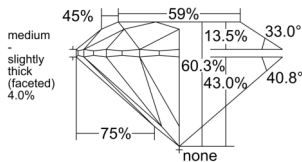

GIA®

FACSIMILE

GIA REPORT

7513108868

Verify this report at GIA.edu

GIA NATURAL DIAMOND DOSSIER®

January 01, 2025
GIA Report Number 7513108868
Shape and Cutting Style ..... Round Brilliant
Measurements ..... 6.00 - 6.03 x 3.63 mm

GRADING RESULTS

Carat Weight ..... 0.80 carat
Color Grade ..... E
Clarity Grade S11
Cut Grade ..... Excellent

ADDITIONAL GRADING INFORMATION

Polish ..... Excellent
Symmetry ..... Excellent
Fluorescence ..... None
Clarity Characteristics..... Cloud, Feather, Crystal
Inscription(s): GIA 7513108868

PROPORTIONS

Profile to actual proportions

GRADING SCALES

GIA COLOR SCALE

COLORLESS	D
	E
	F
	G
	H
	I
	J
NEAR COLORLESS	K
	L
Faint	M
	N
	O
	P
Very Light	Q
	R
	S
	T
	U
	V
Light	W
	X
	Y
	Z

GIA CLARITY SCALE

FLAWLESS	VERY VERY SLIGHTLY INCLUDED	VVS₁	VVS₂	VS₁	VS₂	S1₁	S1₂	I₁	I₂	I₃	
											VERY SLIGHTLY INCLUDED
INTERNALLY FLAWLESS											

GIA CUT SCALE

EXCELLENT
VERY GOOD
GOOD
FAIR
POOR