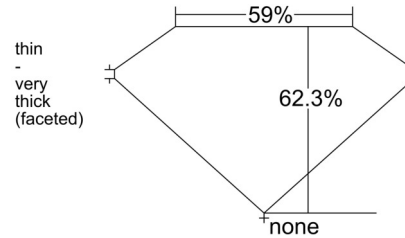

Verify this report at GIA.edu

FACSIMILE

This is a digital representation of the original GIA Report. This representation might not be accepted in lieu of the original GIA Report in certain circumstances. The original GIA Report includes certain security features which are not reproducible on this facsimile.

GIA NATURAL DIAMOND GRADING REPORT

January 02, 2025
GIA Report Number 7513115871
Shape and Cutting Style ..... Oval Brilliant
Measurements ..... 7.74 x 5.57 x 3.47 mm

GRADING RESULTS

Carat Weight ..... 1.00 carat
Color Grade ..... H
Clarity Grade VS2

ADDITIONAL GRADING INFORMATION

Polish ..... Excellent
Symmetry ..... Excellent
Fluorescence ..... Faint

Inscription(s): GIA 7513115871

Comments: Additional clouds are not shown. Pinpoints are not shown.

PROPORTIONS

Profile not to actual proportions