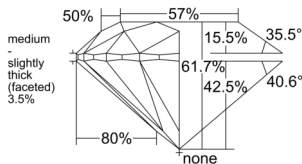

GIA®

FACSIMILE

GIA REPORT 7513130316

Verify this report at GIA.edu

GIA NATURAL DIAMOND DOSSIER®

January 06, 2025
GIA Report Number 7513130316
Shape and Cutting Style ..... Round Brilliant
Measurements ..... 5.47 - 5.49 x 3.38 mm

GRADING RESULTS

Carat Weight ..... 0.63 carat
Color Grade ..... D
Clarity Grade S11
Cut Grade ..... Excellent

ADDITIONAL GRADING INFORMATION

Polish ..... Very Good
Symmetry ..... Excellent
Fluorescence ..... Faint
Clarity Characteristics..... Cloud, Crystal, Feather
Inscription(s): GIA 7513130316

PROPORTIONS

Profile to actual proportions

GRADING SCALES

GIA COLOR SCALE

COLORED	D
	E
	F
	G
	H
	I
	J
NEAR COLORLESS	K
	L
	M
	N
	O
	P
	Q
	R
	S
	T
	U
	V
	W
	X
	Y
LIGHT	Z

GIA CLARITY SCALE

FLAWLESS	VERY VERY SLIGHTLY INCLUDED	VS₁	VS₂	SI₁	SI₂	I₁	I₂	I₃	
									FLAWLESS
INTERNALLY FLAWLESS	VERY SLIGHTLY INCLUDED								

GIA CUT SCALE

EXCELLENT
VERY GOOD
GOOD
FAIR
POOR