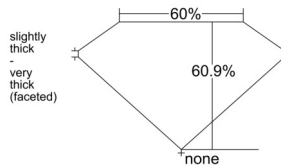

GIA®

FACSIMILE

GIA REPORT

7513164052

Verify this report at GIA.edu

GIA NATURAL DIAMOND DOSSIER®

January 08, 2025
GIA Report Number 7513164052
Shape and Cutting Style ..... Heart Brilliant
Measurements ..... 5.72 x 6.66 x 4.05 mm

GRADING RESULTS

Carat Weight ..... 0.90 carat
Color Grade I
Clarity Grade VS2

ADDITIONAL GRADING INFORMATION

Polish ..... Excellent
Symmetry ..... Excellent
Fluorescence ..... None
Clarity Characteristics ..... Cloud, Crystal
Inscription(s): GIA 7513164052

PROPORTIONS

GRADING SCALES

GIA COLOR SCALE		GIA CLARITY SCALE			
COLORLESS	D	VERY VERY SLIGHTLY INCLUDED	FLAWLESS		
	E		INTERNALLY FLAWLESS		
	F	VERY SLIGHTLY INCLUDED	VVS₁		
	G		VVS₂		
	H		VS₁		
	NEAR COLORLESS	I	SLIGHTLY INCLUDED	VS₂	
		J		SI₁	
		FAINT	K	INCLUDED	SI₂
			L		I₁
			M		I₂
VERT LIGHT	N	LIGHT	I₃		
	O				
	P				
	Q				
	R