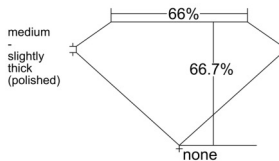

GIA®

FACSIMILE

GIA REPORT 7513167809

Verify this report at GIA.edu

GIA NATURAL DIAMOND DOSSIER®

January 09, 2025
GIA Report Number 7513167809
Shape and Cutting Style ..... Emerald Cut
Measurements ..... 4.61 x 3.27 x 2.18 mm

GRADING RESULTS

Carat Weight ..... 0.32 carat
Color Grade ..... E
Clarity Grade VS1

ADDITIONAL GRADING INFORMATION

Polish ..... Excellent
Symmetry ..... Very Good
Fluorescence ..... None
Clarity Characteristics ..... Crystal
Inscription(s): GIA 7513167809

PROPORTIONS

Profile not to actual proportions

GRADING SCALES

GIA COLOR SCALE		GIA CLARITY SCALE			
COLORLESS	D	VERY VERY SLIGHTLY INCLUDED	FLAWLESS		
	E		INTERNALLY FLAWLESS		
	F	VERY SLIGHTLY INCLUDED	VVS₁		
	G		VVS₂		
	H		VS₁		
	NEAR COLORLESS	I	SLIGHTLY INCLUDED	VS₂	
		J		SI₁	
		FAINT	K	INCLUDED	SI₂
			L		I₁
			M		I₂
VERT LIGHT	N	LIGHT	I₃		
	O				
	P				
	Q				
	R				
	S				
LIGHT	T				
	U				
	V				
	W				
	X				
Y					
Z