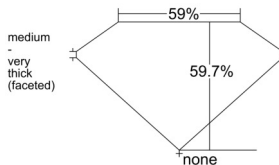

GIA®

FACSIMILE

GIA REPORT

7513194668

Verify this report at GIA.edu

GIA NATURAL DIAMOND DOSSIER®

January 16, 2025
GIA Report Number 7513194668
Shape and Cutting Style ..... Heart Brilliant
Measurements ..... 4.78 x 5.52 x 3.30 mm

GRADING RESULTS

Carat Weight ..... 0.50 carat
Color Grade ..... G
Clarity Grade ..... Internally Flawless

ADDITIONAL GRADING INFORMATION

Polish ..... Excellent
Symmetry ..... Excellent
Fluorescence ..... None
Clarity Characteristics..... Minor Details of Polish
Inscription(s): GIA 7513194668

PROPORTIONS

Profile not to actual proportions

GRADING SCALES

GIA COLOR SCALE		GIA CLARITY SCALE			
COLORLESS	D	VERY VERY SLIGHTLY INCLUDED	FLAWLESS		
	E		INTERNALLY FLAWLESS		
	F	VERY SLIGHTLY INCLUDED	VVS₁		
	G		VVS₂		
	H		VS₁		
	NEAR COLORLESS	I	VERY SLIGHTLY INCLUDED	VS₂	
		J		SI₁	
		FAINT	K	SLIGHTLY INCLUDED	SI₂
			L		I₁
			M		I₂
VERT LIGHT	N	INCLUDED	I₃		
	O				
	P				
	Q				
	R				
LIGHT	S				
	T				
	U				
	V				
	W				
X					
Y					
Z