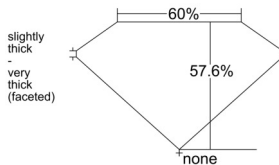

GIA®

FACSIMILE

GIA REPORT 7513199928

Verify this report at GIA.edu

GIA NATURAL DIAMOND DOSSIER®

January 13, 2025
GIA Report Number 7513199928
Shape and Cutting Style ..... Heart Brilliant
Measurements ..... 4.46 x 5.10 x 2.94 mm

GRADING RESULTS

Carat Weight ..... 0.40 carat
Color Grade ..... D
Clarity Grade VS2

ADDITIONAL GRADING INFORMATION

Polish ..... Excellent
Symmetry ..... Excellent
Fluorescence ..... None
Clarity Characteristics ..... Feather
Inscription(s): GIA 7513199928

PROPORTIONS

Profile not to actual proportions

GRADING SCALES

GIA COLOR SCALE		GIA CLARITY SCALE		
COLORLESS	D	VERY SLIGHTLY INCLUDED	FLAWLESS	
	E		INTERNALLY FLAWLESS	
	F	VS₁		
	G			
	H			
	NEAR COLORLESS	I	VS₂	
		J		
		FAINT	K	VS₁
			L	VS₂
			M	SI₁
VERT LIGHT	N	SLIGHTLY INCLUDED	SI₂	
	O			
	P	INCLUDED		
	Q			
	R			
	LIGHT	S	I₁	
		T	I₂	
U		I₃		
V				
W				
X				
Y				
Z