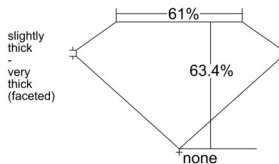

GIA®

FACSIMILE

GIA REPORT 7513249370

Verify this report at GIA.edu

GIA NATURAL DIAMOND DOSSIER®

January 22, 2025
GIA Report Number 7513249370
Shape and Cutting Style ..... Pear Brilliant
Measurements ..... 6.60 x 4.24 x 2.69 mm

GRADING RESULTS

Carat Weight ..... 0.46 carat
Color Grade ..... D
Clarity Grade VS1

ADDITIONAL GRADING INFORMATION

Polish ..... Excellent
Symmetry ..... Very Good
Fluorescence ..... Faint
Clarity Characteristics ..... Crystal
Inscription(s): GIA 7513249370

PROPORTIONS

Profile not to actual proportions

GRADING SCALES

GIA COLOR SCALE		GIA CLARITY SCALE	
COLORLESS	D	VERY VERY SLIGHTLY INCLUDED	FLAWLESS
	E		INTERNALLY FLAWLESS
	F		VVS₁
	G		VVS₂
	H		VS₁
	I		VS₂
	J		SI₁
	K		SI₂
	L		I₁
	M		I₂
NEAR COLORLESS	N	SLIGHTLY INCLUDED	I₃
	O		
	P		
	Q		
FAINT	R		
	S		
	T		
	U		
VERT LIGHT	V		
	W		
	X		
	Y		
LIGHT	Z