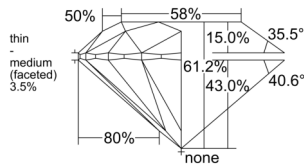

GIA®

FACSIMILE

GIA REPORT

7513283746

Verify this report at GIA.edu

GIA NATURAL DIAMOND DOSSIER®

January 27, 2025
GIA Report Number 7513283746
Shape and Cutting Style ..... Round Brilliant
Measurements ..... 4.73 - 4.75 x 2.90 mm

GRADING RESULTS

Carat Weight ..... 0.40 carat
Color Grade ..... J
Clarity Grade S11
Cut Grade ..... Excellent

ADDITIONAL GRADING INFORMATION

Polish ..... Excellent
Symmetry ..... Excellent
Fluorescence ..... Strong Blue
Clarity Characteristics ..... Feather
Inscription(s): GIA 7513283746

PROPORTIONS

Profile to actual proportions