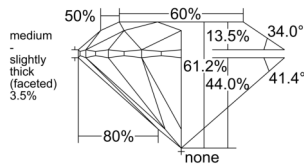

GIA®

FACSIMILE

GIA NATURAL DIAMOND DOSSIER®

January 27, 2025
GIA Report Number 7513285951
Shape and Cutting Style ..... Round Brilliant
Measurements ..... 4.48 - 4.51 x 2.75 mm

GRADING RESULTS

Carat Weight ..... 0.34 carat
Color Grade ..... E
Clarity Grade VS2
Cut Grade ..... Excellent

ADDITIONAL GRADING INFORMATION

Polish ..... Very Good
Symmetry ..... Excellent
Fluorescence ..... None
Clarity Characteristics ..... Crystal
Inscription(s): GIA 7513285951

GIA REPORT 7513285951

Verify this report at GIA.edu

PROPORTIONS

Profile to actual proportions

GRADING SCALES

GIA COLOR SCALE	GIA CLARITY SCALE	GIA CUT SCALE	
D	FLAWLESS	EXCELLENT	
E	INTERNALLY FLAWLESS		
F		VVS₁	VERY GOOD
G	VVS₂		
H	VS₁	GOOD	
I	VS₂		
J	SI₁	FAIR	
K	SI₂		
L	I₁	POOR	
M	I₂		
N	I₃		
O			
P			
Q			
R			
S			
T			
U			
V			
W			
X			
Y			
Z