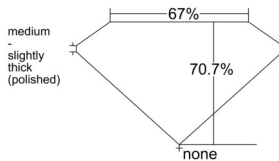

GIA®

FACSIMILE

GIA REPORT

7513332341

Verify this report at GIA.edu

GIA NATURAL DIAMOND DOSSIER®

February 04, 2025

GIA Report Number 7513332341

Shape and Cutting Style ..... Square Modified Brilliant

Measurements ..... 3.86 x 3.82 x 2.70 mm

GRADING RESULTS

Carat Weight ..... 0.33 carat

Color Grade ..... F

Clarity Grade SI1

ADDITIONAL GRADING INFORMATION

Polish ..... Very Good

Symmetry ..... Very Good

Fluorescence ..... None

Clarity Characteristics ..... Crystal

Inscription(s): GIA 7513332341

PROPORTIONS

Profile not to actual proportions

GRADING SCALES

GIA COLOR SCALE		GIA CLARITY SCALE				
COLORLESS	D	VERY VERY SLIGHTLY INCLUDED	FLAWLESS			
	E		INTERNALLY FLAWLESS			
	F		VVS₁			
	NEAR COLORLESS	G	VERY SLIGHTLY INCLUDED	VVS₂		
		H		VS₁		
		FAINT	I	SLIGHTLY INCLUDED	VS₂	
			J		SI₁	
			LIGHT	K	INCLUDED	SI₂
	L	I₁				
	M	I₂				
N	NOT GRADED	I₃				
O						
P						
Q						
R						
S						
T						
U						
V						
W						
X						
Y						
Z