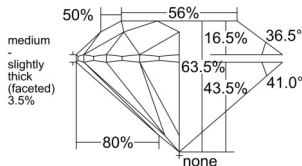

GIA®

FACSIMILE

GIA REPORT 7513351991

Verify this report at GIA.edu

GIA NATURAL DIAMOND DOSSIER®

February 04, 2025
GIA Report Number 7513351991
Shape and Cutting Style ..... Round Brilliant
Measurements ..... 5.32 - 5.36 x 3.39 mm

GRADING RESULTS

Carat Weight ..... 0.60 carat
Color Grade ..... E
Clarity Grade S11
Cut Grade ..... Excellent

ADDITIONAL GRADING INFORMATION

Polish ..... Excellent
Symmetry ..... Excellent
Fluorescence ..... None
Clarity Characteristics..... Crystal, Needle, Feather
Inscription(s): GIA 7513351991

PROPORTIONS

Profile to actual proportions