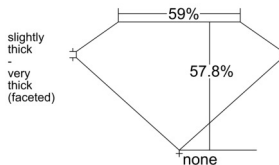

GIA®

FACSIMILE

GIA REPORT 7513370301

Verify this report at GIA.edu

GIA NATURAL DIAMOND DOSSIER®

February 05, 2025
GIA Report Number 7513370301
Shape and Cutting Style ..... Heart Brilliant
Measurements ..... 5.42 x 6.36 x 3.68 mm

GRADING RESULTS

Carat Weight ..... 0.75 carat
Color Grade ..... D
Clarity Grade SI1

ADDITIONAL GRADING INFORMATION

Polish ..... Excellent
Symmetry ..... Excellent
Fluorescence ..... None
Clarity Characteristics..... Crystal, Feather
Inscription(s): GIA 7513370301

PROPORTIONS

Profile not to actual proportions

GRADING SCALES

GIA COLOR SCALE		GIA CLARITY SCALE	
COLORLESS	D	VERY VERY SLIGHTLY INCLUDED	FLAWLESS
	E		INTERNALLY FLAWLESS
	F		VVS₁
	G		VVS₂
	H		VS₁
	I		VS₂
	J		SI₁
	K		SI₂
	L		I₁
	M		I₂
NEAR COLORLESS	N	SLIGHTLY INCLUDED	I₃
	O		
	P		
	Q		
FAINT	R		
	S		
	T		
	U		
VERT LIGHT	V		
	W		
	X		
	Y		
LIGHT	Z