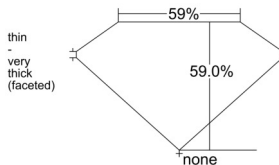

GIA®

FACSIMILE

GIA REPORT

7513381348

Verify this report at GIA.edu

GIA NATURAL DIAMOND DOSSIER®

February 07, 2025

GIA Report Number 7513381348

Shape and Cutting Style ..... Heart Brilliant

Measurements ..... 4.08 x 4.75 x 2.80 mm

GRADING RESULTS

Carat Weight ..... 0.32 carat

Color Grade ..... F

Clarity Grade VVS1

ADDITIONAL GRADING INFORMATION

Polish ..... Excellent

Symmetry ..... Excellent

Fluorescence ..... None

Clarity Characteristics..... Pinpoint, Feather

Inscription(s): GIA 7513381348

PROPORTIONS

Profile not to actual proportions

GRADING SCALES

GIA COLOR SCALE		GIA CLARITY SCALE			
COLORLESS	D	VERY VERY SLIGHTLY INCLUDED	FLAWLESS		
	E		INTERNALLY FLAWLESS		
	F	VERY SLIGHTLY INCLUDED	VVS₁		
	G		VVS₂		
	H		VS₁		
	NEAR COLORLESS	I	SLIGHTLY INCLUDED	VS₂	
		J		SI₁	
		FAINT	K	INCLUDED	SI₂
			L		I₁
			M		I₂
VERT LIGHT			N	INCLUDED	I₃
	O				
	P				
	Q				
	R				
	S				
LIGHT	T				
	U				
	V				
	W				
	X				
	Y				
Z