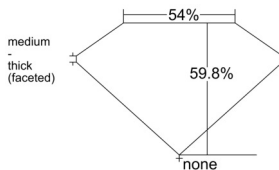

GIA®

FACSIMILE

GIA REPORT 7513381944

Verify this report at GIA.edu

GIA NATURAL DIAMOND DOSSIER®

February 10, 2025
GIA Report Number 7513381944
Shape and Cutting Style ..... Heart Brilliant
Measurements ..... 5.41 x 6.18 x 3.70 mm

GRADING RESULTS

Carat Weight ..... 0.70 carat
Color Grade ..... D
Clarity Grade VS1

ADDITIONAL GRADING INFORMATION

Polish ..... Excellent
Symmetry ..... Very Good
Fluorescence ..... None
Clarity Characteristics..... Indented Natural
Inscription(s): GIA 7513381944

PROPORTIONS

Profile not to actual proportions

GRADING SCALES

GIA COLOR SCALE		GIA CLARITY SCALE	
COLORLESS	D	VERY VERY SLIGHTLY INCLUDED	FLAWLESS
	E		INTERNALLY FLAWLESS
	F		VVS₁
	G		VVS₂
	H		VS₁
	I		VS₂
	J		SI₁
	K		SI₂
	L		I₁
	M		I₂
NEAR COLORLESS	N	SLIGHTLY INCLUDED	I₃
	O		
	P		
	Q		
FAINT	R		
	S		
	T		
	U		
VERY LIGHT	V		
	W		
	X		
	Y		
LIGHT	Z