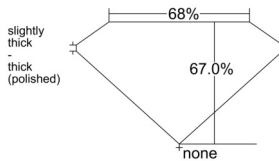

GIA®

FACSIMILE

GIA REPORT 7513475584

Verify this report at GIA.edu

GIA NATURAL DIAMOND DOSSIER®

February 20, 2025
GIA Report Number 7513475584
Shape and Cutting Style ..... Emerald Cut
Measurements ..... 4.39 x 3.30 x 2.21 mm

GRADING RESULTS

Carat Weight ..... 0.30 carat
Color Grade ..... D
Clarity Grade VVS2

ADDITIONAL GRADING INFORMATION

Polish ..... Excellent
Symmetry ..... Very Good
Fluorescence ..... None
Clarity Characteristics ..... Cloud, Pinpoint
Inscription(s): GIA 7513475584

PROPORTIONS

Profile not to actual proportions

GRADING SCALES

GIA COLOR SCALE		GIA CLARITY SCALE			
COLORLESS	D	VERY VERY SLIGHTLY INCLUDED	FLAWLESS		
	E		INTERNALLY FLAWLESS		
	F	VERY SLIGHTLY INCLUDED	VVS₁		
	G		VVS₂		
	H		VS₁		
	NEAR COLORLESS	I	SLIGHTLY INCLUDED	VS₂	
		J		SI₁	
		FAINT	K	INCLUDED	SI₂
			L		I₁
			M		I₂
VERT LIGHT	N	LIGHT	I₃		
	O				
	P				
	Q				
	R