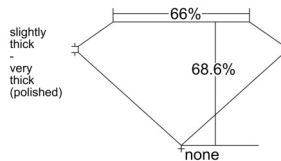

GIA®

FACSIMILE

GIA REPORT

7513642036

Verify this report at GIA.edu

GIA NATURAL DIAMOND DOSSIER®

March 17, 2025
GIA Report Number 7513642036
Shape and Cutting Style ..... Emerald Cut
Measurements ..... 4.76 x 3.23 x 2.21 mm

GRADING RESULTS

Carat Weight ..... 0.34 carat
Color Grade I
Clarity Grade VVS1

ADDITIONAL GRADING INFORMATION

Polish ..... Very Good
Symmetry ..... Very Good
Fluorescence ..... None
Clarity Characteristics..... Pinpoint, Internal Graining
Inscription(s): GIA 7513642036

PROPORTIONS

Profile not to actual proportions

GRADING SCALES

GIA COLOR SCALE		GIA CLARITY SCALE			
COLORLESS	D	VERY VERY SLIGHTLY INCLUDED	FLAWLESS		
	E		INTERNALLY FLAWLESS		
	F	VERY SLIGHTLY INCLUDED	VVS₁		
	G		VVS₂		
	H		VS₁		
	NEAR COLORLESS	I	SLIGHTLY INCLUDED	VS₂	
		J		SI₁	
		FAINT	K	INCLUDED	SI₂
			L		I₁
			M		I₂
VERT LIGHT	N	LIGHT	I₃		
	O				
	P				
	Q				
	R