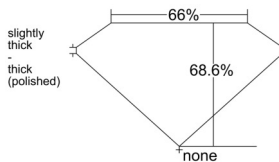

GIA®

FACSIMILE

GIA REPORT 7513752115

Verify this report at GIA.edu

GIA NATURAL DIAMOND DOSSIER®

March 28, 2025
GIA Report Number 7513752115
Shape and Cutting Style ..... Emerald Cut
Measurements ..... 4.60 x 3.33 x 2.29 mm

GRADING RESULTS

Carat Weight ..... 0.35 carat
Color Grade ..... F
Clarity Grade VS1

ADDITIONAL GRADING INFORMATION

Polish ..... Excellent
Symmetry ..... Very Good
Fluorescence ..... None
Clarity Characteristics..... Cloud, Crystal, Pinpoint
Inscription(s): GIA 7513752115

PROPORTIONS

Profile not to actual proportions

GRADING SCALES

GIA COLOR SCALE		GIA CLARITY SCALE			
COLORLESS	D	VERY VERY SLIGHTLY INCLUDED	FLAWLESS		
	E		INTERNALLY FLAWLESS		
	F	VERY SLIGHTLY INCLUDED	VVS₁		
	G		VVS₂		
	H		VS₁		
	NEAR COLORLESS	I	SLIGHTLY INCLUDED	VS₂	
		J		SI₁	
		FAINT	K	INCLUDED	SI₂
			L		I₁
			M		I₂
VERT LIGHT	N	LIGHT	I₃		
	O				
	P				
	Q				
	R