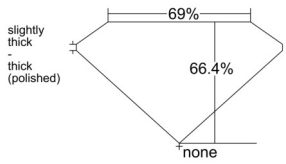

GIA®

FACSIMILE

GIA REPORT

7513827911

Verify this report at GIA.edu

GIA NATURAL DIAMOND DOSSIER®

April 07, 2025
GIA Report Number 7513827911
Shape and Cutting Style ..... Emerald Cut
Measurements ..... 5.17 x 3.83 x 2.54 mm

GRADING RESULTS

Carat Weight ..... 0.50 carat
Color Grade ..... D
Clarity Grade VVS1

ADDITIONAL GRADING INFORMATION

Polish ..... Excellent
Symmetry ..... Very Good
Fluorescence ..... Medium Blue
Clarity Characteristics... Pinpoint, Cloud, Manufacturing Remnant
Inscription(s): GIA 7513827911

PROPORTIONS

Profile not to actual proportions

GRADING SCALES

GIA COLOR SCALE		GIA CLARITY SCALE			
COLORLESS	D	VERY VERY SLIGHTLY INCLUDED	FLAWLESS		
	E		INTERNALLY FLAWLESS		
	F	VERY SLIGHTLY INCLUDED	VVS₁		
	G		VVS₂		
	H		VS₁		
	NEAR COLORLESS	I	SLIGHTLY INCLUDED	VS₂	
		J		SI₁	
		FAINT	K	INCLUDED	SI₂
			L		I₁
			M		I₂
VERY LIGHT			N	LIGHT	I₃
			O		
			P		
	Q				
LIGHT	R				
	S				
	T				
	U				
	V				
	Z