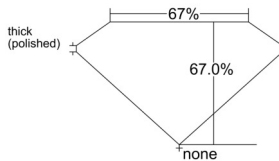

GIA®

FACSIMILE

GIA REPORT 7513875773

Verify this report at GIA.edu

GIA NATURAL DIAMOND DOSSIER®

April 14, 2025
GIA Report Number 7513875773
Shape and Cutting Style ..... Emerald Cut
Measurements ..... 4.50 x 3.30 x 2.21 mm

GRADING RESULTS

Carat Weight ..... 0.32 carat
Color Grade I
Clarity Grade VVS2

ADDITIONAL GRADING INFORMATION

Polish ..... Excellent
Symmetry ..... Excellent
Fluorescence ..... Faint
Clarity Characteristics ..... Pinpoint
Inscription(s): GIA 7513875773

PROPORTIONS

Profile not to actual proportions

GRADING SCALES

GIA COLOR SCALE		GIA CLARITY SCALE			
COLORLESS	D	VERY VERY SLIGHTLY INCLUDED	FLAWLESS		
	E		INTERNALLY FLAWLESS		
	F	VERY SLIGHTLY INCLUDED	VVS₁		
	G		VVS₂		
	H		VS₁		
	NEAR COLORLESS	I	SLIGHTLY INCLUDED	VS₂	
		J		SI₁	
		FAINT	K	INCLUDED	SI₂
			L		I₁
			M		I₂
VERT LIGHT	N		INCLUDED	I₃	
	O				
	P				
	Q				
	LIGHT		R		
		S			
		T			
U					
V					
W					
X					
Y					
Z