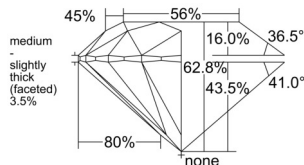

GIA®

FACSIMILE

GIA REPORT

7516028642

Verify this report at GIA.edu

GIA NATURAL DIAMOND DOSSIER®

December 25, 2024
GIA Report Number 7516028642
Shape and Cutting Style ..... Round Brilliant
Measurements ..... 5.65 - 5.69 x 3.56 mm

GRADING RESULTS

Carat Weight ..... 0.70 carat
Color Grade ..... J
Clarity Grade VS1
Cut Grade ..... Excellent

ADDITIONAL GRADING INFORMATION

Polish ..... Excellent
Symmetry ..... Excellent
Fluorescence ..... None
Clarity Characteristics ..... Feather, Pinpoint
Inscription(s): GIA 7516028642

PROPORTIONS

Profile to actual proportions