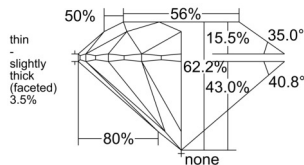

GIA®

FACSIMILE

GIA REPORT

7516049159

Verify this report at GIA.edu

GIA NATURAL DIAMOND DOSSIER®

December 24, 2024
GIA Report Number 7516049159
Shape and Cutting Style ..... Round Brilliant
Measurements ..... 5.71 - 5.75 x 3.56 mm

GRADING RESULTS

Carat Weight ..... 0.72 carat
Color Grade ..... G
Clarity Grade VVS1
Cut Grade ..... Excellent

ADDITIONAL GRADING INFORMATION

Polish ..... Excellent
Symmetry ..... Excellent
Fluorescence ..... Faint
Clarity Characteristics ..... Cloud, Pinpoint
Inscription(s): GIA 7516049159

PROPORTIONS

GRADING SCALES

GIA COLOR SCALE

COLORLESS	D
	E
	F
	G
	H
	I
	J
NEAR COLORLESS	K
	L
FAIN	M
	N
	O
	P
VERY LIGHT	Q
	R
	S
	T
	U
	V
LIGHT	W
	X
	Y
	Z

GIA CLARITY SCALE

FLAWLESS	INTERNAL FLAWLESS	
		FLAWLESS
VERY VERY SLIGHTLY INCLUDED	VVS₁	
	VVS₂	
VERY SLIGHTLY INCLUDED	VS₁	
	VS₂	
SLIGHTLY INCLUDED	SI₁	
	SI₂	
INCLUDED	I₁	
	I₂	
	I₃	

GIA CUT SCALE

EXCELLENT
VERY GOOD
GOOD
FAIR
POOR