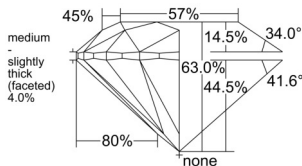

GIA®

FACSIMILE

GIA NATURAL DIAMOND DOSSIER®

December 26, 2024
GIA Report Number 7516067276
Shape and Cutting Style ..... Round Brilliant
Measurements ..... 5.75 - 5.79 x 3.63 mm

GRADING RESULTS

Carat Weight ..... 0.74 carat
Color Grade ..... E
Clarity Grade VVS2
Cut Grade ..... Excellent

ADDITIONAL GRADING INFORMATION

Polish ..... Excellent
Symmetry ..... Excellent
Fluorescence ..... None
Clarity Characteristics ..... Pinpoint, Cloud
Inscription(s): GIA 7516067276

GIA REPORT 7516067276

Verify this report at GIA.edu

PROPORTIONS

Profile to actual proportions

GRADING SCALES

GIA COLOR SCALE	GIA CLARITY SCALE	GIA CUT SCALE	
D	FLAWLESS	EXCELLENT	
E	INTERNALLY FLAWLESS		
F		VVS₁	VERY GOOD
G	VVS₂		
H	VS₁	GOOD	
I	VS₂		
J	SI₁	FAIR	
K	SI₂		
L	I₁	POOR	
M			
N			
O	I₂		
P			
Q			
R	I₃		
S			
T			
U			
V			
W			
X			
Y			
Z