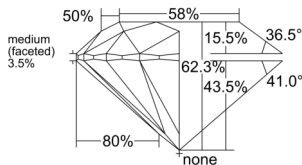

GIA®

FACSIMILE

GIA REPORT

7516076934

Verify this report at GIA.edu

GIA NATURAL DIAMOND DOSSIER®

December 26, 2024
GIA Report Number 7516076934
Shape and Cutting Style ..... Round Brilliant
Measurements ..... 5.11 - 5.13 x 3.19 mm

GRADING RESULTS

Carat Weight ..... 0.51 carat
Color Grade ..... E
Clarity Grade VS1
Cut Grade ..... Excellent

ADDITIONAL GRADING INFORMATION

Polish ..... Excellent
Symmetry ..... Excellent
Fluorescence ..... Faint
Clarity Characteristics ..... Cloud
Inscription(s): GIA 7516076934

PROPORTIONS

Profile to actual proportions