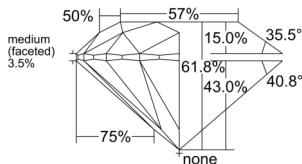

GIA®

FACSIMILE

GIA REPORT

7516081649

Verify this report at GIA.edu

GIA NATURAL DIAMOND DOSSIER®

December 27, 2024
GIA Report Number 7516081649
Shape and Cutting Style ..... Round Brilliant
Measurements ..... 4.10 - 4.13 x 2.54 mm

GRADING RESULTS

Carat Weight ..... 0.26 carat
Color Grade ..... D
Clarity Grade ..... Flawless
Cut Grade ..... Excellent

ADDITIONAL GRADING INFORMATION

Polish ..... Excellent
Symmetry ..... Excellent
Fluorescence ..... None
Clarity Characteristics ..... None
Inscription(s): GIA 7516081649

PROPORTIONS

Profile to actual proportions