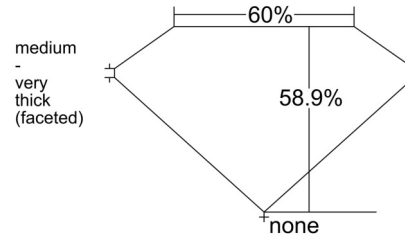

PROPORTIONS

Profile not to actual proportions