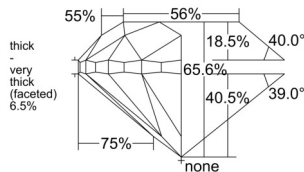

GIA®

FACSIMILE

GIA REPORT 7516118856

Verify this report at GIA.edu

GIA NATURAL DIAMOND DOSSIER®

January 02, 2025
GIA Report Number 7516118856
Shape and Cutting Style ..... Round Brilliant
Measurements ..... 4.78 - 4.89 x 3.17 mm

GRADING RESULTS

Carat Weight ..... 0.50 carat
Color Grade ..... K
Clarity Grade S11
Cut Grade ..... Good

ADDITIONAL GRADING INFORMATION

Polish ..... Excellent
Symmetry ..... Good
Fluorescence ..... Faint
Clarity Characteristics..... Crystal, Feather, Indented Natural
Inscription(s): GIA 7516118856

PROPORTIONS

Profile to actual proportions