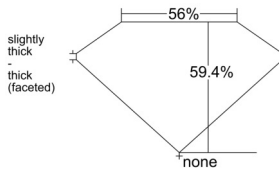

GIA®

FACSIMILE

GIA REPORT 7516127222

Verify this report at GIA.edu

GIA NATURAL DIAMOND DOSSIER®

January 03, 2025
GIA Report Number 7516127222
Shape and Cutting Style ..... Heart Brilliant
Measurements ..... 4.82 x 5.70 x 3.38 mm

GRADING RESULTS

Carat Weight ..... 0.53 carat
Color Grade ..... H
Clarity Grade VS2

ADDITIONAL GRADING INFORMATION

Polish ..... Excellent
Symmetry ..... Very Good
Fluorescence ..... None
Clarity Characteristics ..... Crystal, Cloud
Inscription(s): GIA 7516127222

PROPORTIONS

Profile not to actual proportions

GRADING SCALES

GIA COLOR SCALE		GIA CLARITY SCALE	
COLORLESS	D	VERY VERY SLIGHTLY INCLUDED	FLAWLESS
	E		INTERNALLY FLAWLESS
	F		VVS₁
	G		VVS₂
	H		VS₁
	I		VS₂
	J		SI₁
	K		SI₂
	L		I₁
	M		I₂
NEAR COLORLESS	N	SLIGHTLY INCLUDED	I₃
	O		
	P		
	Q		
FAINT	R		
	S		
	T		
	U		
VERT LIGHT	V		
	W		
	X		
	Y		
LIGHT	Z