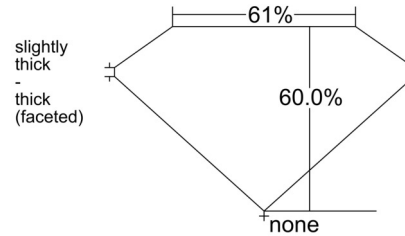

GIA NATURAL DIAMOND GRADING REPORT

January 07, 2025
 GIA Report Number 7516129293
 Shape and Cutting Style Oval Brilliant
 Measurements 11.41 x 8.06 x 4.84 mm

GRADING RESULTS

Carat Weight 3.01 carat
 Color Grade E
 Clarity Grade VS1

ADDITIONAL GRADING INFORMATION

Polish Excellent
 Symmetry Excellent
 Fluorescence None
 Inscription(s): GIA 7516129293
 Comments: Additional pinpoints are not shown.

PROPORTIONS

Profile not to actual proportions

CLARITY CHARACTERISTICS

KEY TO SYMBOLS*

- Feather
- Pinpoint
- Natural

* Red symbols denote internal characteristics (inclusions). Green or black symbols denote external characteristics (blemishes). Diagram is an approximate representation of the diamond, and symbols shown indicate type, position, and approximate size of clarity characteristics. All clarity characteristics may not be shown. Details of finish are not shown.