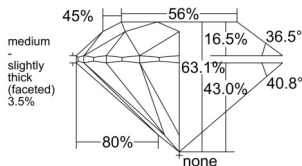

GIA®

FACSIMILE

GIA REPORT 7516134690

Verify this report at GIA.edu

GIA NATURAL DIAMOND DOSSIER®

January 03, 2025
GIA Report Number 7516134690
Shape and Cutting Style ..... Round Brilliant
Measurements ..... 4.70 - 4.74 x 2.98 mm

GRADING RESULTS

Carat Weight ..... 0.41 carat
Color Grade ..... D
Clarity Grade S11
Cut Grade ..... Excellent

ADDITIONAL GRADING INFORMATION

Polish ..... Excellent
Symmetry ..... Excellent
Fluorescence ..... Strong Blue
Clarity Characteristics ..... Crystal
Inscription(s): GIA 7516134690

PROPORTIONS

GRADING SCALES

GIA COLOR SCALE

COLORLESS	D
	E
	F
	G
	H
	I
	J
NEAR COLORLESS	K
	L
Faint	M
	N
	O
	P
Very Light	Q
	R
	S
	T
	U
	V
Light	W
	X
	Y
	Z

GIA CLARITY SCALE

FLAWLESS	INTERNAL FLAWLESS	
		FLAWLESS
VERY VERY SLIGHTLY INCLUDED	VVS₁	
	VVS₂	
VERY SLIGHTLY INCLUDED	VS₁	
	VS₂	
SLIGHTLY INCLUDED	SI₁	
	SI₂	
INCLUDED	I₁	
	I₂	
	I₃	

GIA CUT SCALE

EXCELLENT
VERY GOOD
GOOD
FAIR
POOR