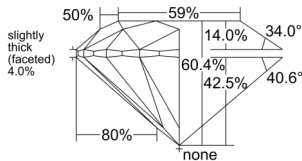

GIA®

FACSIMILE

GIA NATURAL DIAMOND DOSSIER®

January 07, 2025
GIA Report Number 7516152658
Shape and Cutting Style ..... Round Brilliant
Measurements ..... 5.65 - 5.68 x 3.42 mm

GRADING RESULTS

Carat Weight ..... 0.68 carat
Color Grade ..... F
Clarity Grade VS1
Cut Grade ..... Excellent

ADDITIONAL GRADING INFORMATION

Polish ..... Excellent
Symmetry ..... Excellent
Fluorescence ..... None
Clarity Characteristics..... Cloud, Crystal, Feather, Pinpoint
Inscription(s): GIA 7516152658

GIA REPORT 7516152658

Verify this report at GIA.edu

PROPORTIONS

Profile to actual proportions