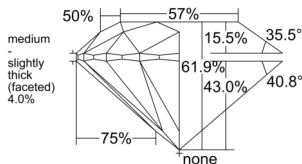

GIA®

FACSIMILE

GIA REPORT 7516162280

Verify this report at GIA.edu

GIA NATURAL DIAMOND DOSSIER®

January 08, 2025
GIA Report Number 7516162280
Shape and Cutting Style ..... Round Brilliant
Measurements ..... 5.10 - 5.12 x 3.17 mm

GRADING RESULTS

Carat Weight ..... 0.51 carat
Color Grade ..... G
Clarity Grade S11
Cut Grade ..... Excellent

ADDITIONAL GRADING INFORMATION

Polish ..... Excellent
Symmetry ..... Excellent
Fluorescence ..... None
Clarity Characteristics ..... Crystal
Inscription(s): GIA 7516162280

PROPORTIONS

Profile to actual proportions

GRADING SCALES

GIA COLOR SCALE

COLORESS	D
	E
	F
	G
	H
	I
	J
NEAR COLORESS	K
	L
FANIT	M
	N
	O
	P
VERY LIGHT	Q
	R
	S
	T
	U
	V
LIGHT	W
	X
	Y
	Z

GIA CLARITY SCALE

FLAWLESS	INTERNAL FLAWLESS	
		EXCELLENT
VERY VERY SLIGHTLY INCLUDED	VVS₁	VERY GOOD
VERY SLIGHTLY INCLUDED	VVS₂	
SLIGHTLY INCLUDED	VS₁	GOOD
	VS₂	
INCLUDED	SI₁	FAIR
	SI₂	
INCLUDED	I₁	POOR
	I₂	
	I₃