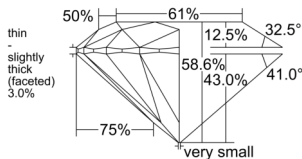

GIA®

FACSIMILE

GIA REPORT 7516164105

Verify this report at GIA.edu

GIA NATURAL DIAMOND DOSSIER®

January 09, 2025
GIA Report Number 7516164105
Shape and Cutting Style ..... Round Brilliant
Measurements ..... 4.37 - 4.39 x 2.57 mm

GRADING RESULTS

Carat Weight ..... 0.30 carat
Color Grade ..... D
Clarity Grade VS1
Cut Grade ..... Excellent

ADDITIONAL GRADING INFORMATION

Polish ..... Excellent
Symmetry ..... Excellent
Fluorescence ..... Faint
Clarity Characteristics ..... Indented Natural
Inscription(s): GIA 7516164105

PROPORTIONS

GRADING SCALES

GIA COLOR SCALE	GIA CLARITY SCALE	GIA CUT SCALE	
D	FLAWLESS	EXCELLENT	
E	INTERNALLY FLAWLESS		
F		VVS₁	VERY GOOD
G	VVS₂		
H	VS₁	GOOD	
I	VS₂		
J	SI₁	FAIR	
K	SI₂		
L	I₁	POOR	
M	I₂		
N	I₃		
O			
P			
Q			
R			
S			
T			
U			
V			
W			
X			
Y			
Z