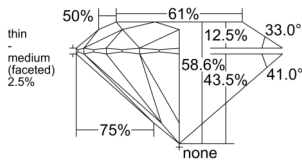

GIA®

FACSIMILE

GIA NATURAL DIAMOND DOSSIER®

January 09, 2025
GIA Report Number 7516165958
Shape and Cutting Style ..... Round Brilliant
Measurements ..... 4.01 - 4.04 x 2.36 mm

GRADING RESULTS

Carat Weight ..... 0.23 carat
Color Grade ..... F
Clarity Grade VVS1
Cut Grade ..... Excellent

ADDITIONAL GRADING INFORMATION

Polish ..... Excellent
Symmetry ..... Excellent
Fluorescence ..... Faint
Clarity Characteristics ..... Pinpoint
Inscription(s): GIA 7516165958

GIA REPORT 7516165958

Verify this report at GIA.edu

PROPORTIONS

Profile to actual proportions

GRADING SCALES

GIA COLOR SCALE	GIA CLARITY SCALE	GIA CUT SCALE
COLOURLESS	FLAWLESS	EXCELLENT
D	INTERNALLY FLAWLESS	
E	VVS₁	VERY GOOD
F		
G	VS₁	GOOD
H		
I	SI₁	FAIR
J		
K	I₁	POOR
L		
M	I₂	
N		
O	I₃	
P		
Q		
R		
S		
T		
U		
V		
W		
X		
Y		
Z