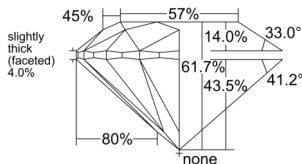

GIA®

FACSIMILE

GIA REPORT 7516175430

Verify this report at GIA.edu

GIA NATURAL DIAMOND DOSSIER®

January 09, 2025
GIA Report Number 7516175430
Shape and Cutting Style ..... Round Brilliant
Measurements ..... 3.66 - 3.67 x 2.26 mm

GRADING RESULTS

Carat Weight ..... 0.18 carat
Color Grade ..... G
Clarity Grade VS2
Cut Grade ..... Excellent

ADDITIONAL GRADING INFORMATION

Polish ..... Excellent
Symmetry ..... Excellent
Fluorescence ..... None
Clarity Characteristics ..... Cloud, Crystal
Inscription(s): GIA 7516175430

PROPORTIONS

Profile to actual proportions

GRADING SCALES

GIA COLOR SCALE	GIA CLARITY SCALE	GIA CUT SCALE	
D	FLAWLESS	EXCELLENT	
E	INTERNALLY FLAWLESS		
F		VVS₁	VERY GOOD
G	VVS₂		
H	VS₁	GOOD	
I	VS₂		
J	SI₁	FAIR	
K	SI₂		
L	I₁	POOR	
M			
N			
O	I₂		
P			
Q			
R	I₃		
S			
T			
U			
V			
W			
X			
Y			
Z