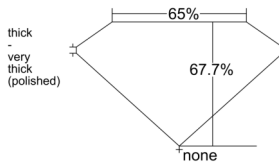

GIA®

FACSIMILE

GIA REPORT 7516184788

Verify this report at GIA.edu

GIA NATURAL DIAMOND DOSSIER®

January 13, 2025
GIA Report Number 7516184788
Shape and Cutting Style ..... Emerald Cut
Measurements ..... 6.17 x 4.09 x 2.77 mm

GRADING RESULTS

Carat Weight ..... 0.70 carat
Color Grade ..... F
Clarity Grade VS1

ADDITIONAL GRADING INFORMATION

Polish ..... Excellent
Symmetry ..... Excellent
Fluorescence ..... None
Clarity Characteristics ..... Crystal
Inscription(s): GIA 7516184788

PROPORTIONS

Profile not to actual proportions

GRADING SCALES

GIA COLOR SCALE		GIA CLARITY SCALE			
COLORLESS	D	VERY VERY SLIGHTLY INCLUDED	FLAWLESS		
	E		INTERNALLY FLAWLESS		
	F	VERY SLIGHTLY INCLUDED	VVS₁		
	G		VVS₂		
	H		VS₁		
	NEAR COLORLESS	I	SLIGHTLY INCLUDED	VS₂	
		J		SI₁	
		FAINT	K	INCLUDED	SI₂
			L		I₁
			M		I₂
VERT LIGHT	N	INCLUDED	I₃		
	O				
	P				
	Q				
	R				
	S				
	T				
LIGHT	U				
	V				
	W				
	X				
Y					
Z