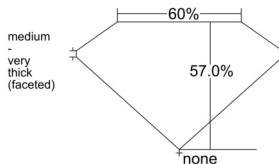

GIA®

FACSIMILE

GIA REPORT 7516185593

Verify this report at GIA.edu

GIA NATURAL DIAMOND DOSSIER®

January 10, 2025
GIA Report Number 7516185593
Shape and Cutting Style ..... Heart Brilliant
Measurements ..... 4.99 x 5.50 x 3.13 mm

GRADING RESULTS

Carat Weight ..... 0.50 carat
Color Grade ..... F
Clarity Grade VS2

ADDITIONAL GRADING INFORMATION

Polish ..... Excellent
Symmetry ..... Very Good
Fluorescence ..... None
Clarity Characteristics.. Cloud, Crystal, Feather, Indented Natural
Inscription(s): GIA 7516185593

PROPORTIONS

Profile not to actual proportions

GRADING SCALES

GIA COLOR SCALE		GIA CLARITY SCALE			
COLORLESS	D	VERY VERY SLIGHTLY INCLUDED	FLAWLESS		
	E		INTERNALLY FLAWLESS		
	F	VERY SLIGHTLY INCLUDED	VVS₁		
	G		VVS₂		
	H		VS₁		
	NEAR COLORLESS	I	SLIGHTLY INCLUDED	VS₂	
		J		SI₁	
		FAINT	K	INCLUDED	SI₂
			L		I₁
			M		I₂
VERT LIGHT	N	NOT GRADED	I₃		
	O				
	P				
	Q				
	R				
LIGHT	S				
	T				
	U				
	V				
	W				
X					
Y					
Z