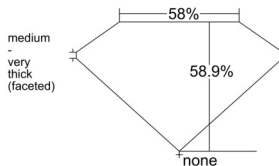

GIA®

FACSIMILE

GIA REPORT 7516205295

Verify this report at GIA.edu

GIA NATURAL DIAMOND DOSSIER®

January 15, 2025
GIA Report Number 7516205295
Shape and Cutting Style ..... Heart Brilliant
Measurements ..... 4.85 x 5.48 x 3.23 mm

GRADING RESULTS

Carat Weight ..... 0.50 carat
Color Grade ..... H
Clarity Grade VS2

ADDITIONAL GRADING INFORMATION

Polish ..... Excellent
Symmetry ..... Excellent
Fluorescence ..... None
Clarity Characteristics ..... Crystal, Cloud
Inscription(s): GIA 7516205295

PROPORTIONS

Profile not to actual proportions

GRADING SCALES

GIA COLOR SCALE		GIA CLARITY SCALE	
COLORLESS	D	VERY VERY SLIGHTLY INCLUDED	FLAWLESS
	E		INTERNALLY FLAWLESS
	F		VVS₁
	G		VVS₂
	H		VS₁
	I		VS₂
	J		SI₁
	K		SI₂
	L		I₁
	M		I₂
NEAR COLORLESS	N	SLIGHTLY INCLUDED	I₃
	O		
	P		
	Q		
FAINT	R		
	S		
	T		
	U		
VERT LIGHT	V		
	W		
	X		
	Y		
LIGHT	Z