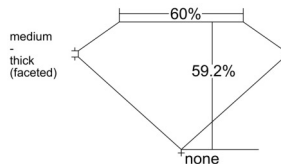

GIA®

FACSIMILE

GIA REPORT

7516208954

Verify this report at GIA.edu

GIA NATURAL DIAMOND DOSSIER®

January 15, 2025

GIA Report Number 7516208954

Shape and Cutting Style ..... Heart Brilliant

Measurements ..... 4.73 x 5.52 x 3.27 mm

GRADING RESULTS

Carat Weight ..... 0.51 carat

Color Grade ..... F

Clarity Grade VS2

ADDITIONAL GRADING INFORMATION

Polish ..... Excellent

Symmetry ..... Excellent

Fluorescence ..... None

Clarity Characteristics..... Cloud, Crystal, Feather

Inscription(s): GIA 7516208954

PROPORTIONS

Profile not to actual proportions

GRADING SCALES

GIA COLOR SCALE		GIA CLARITY SCALE			
COLORLESS	D	VERY VERY SLIGHTLY INCLUDED	FLAWLESS		
	E		INTERNALLY FLAWLESS		
	F	VERY SLIGHTLY INCLUDED	VVS₁		
	G		VVS₂		
	H		VS₁		
	NEAR COLORLESS	I	SLIGHTLY INCLUDED	VS₂	
		J		SI₁	
		FAINT	K	INCLUDED	SI₂
			L		I₁
			M		I₂
VERTICALLY LIGHT	N	INCLUDED	I₃		
	O				
	P				
	Q				
	R				
LIGHT	S				
	T				
	U				
	V				
	W				
	X				
	Y				
	Z