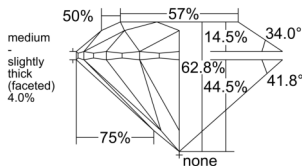

GIA®

FACSIMILE

GIA NATURAL DIAMOND DOSSIER®

January 15, 2025
GIA Report Number 7516211439
Shape and Cutting Style ..... Round Brilliant
Measurements ..... 4.26 - 4.29 x 2.69 mm

GRADING RESULTS

Carat Weight ..... 0.30 carat
Color Grade ..... H
Clarity Grade VS2
Cut Grade ..... Excellent

ADDITIONAL GRADING INFORMATION

Polish ..... Excellent
Symmetry ..... Excellent
Fluorescence ..... None
Clarity Characteristics ..... Cloud, Crystal
Inscription(s): GIA 7516211439

GIA REPORT 7516211439

Verify this report at GIA.edu

PROPORTIONS

Profile to actual proportions