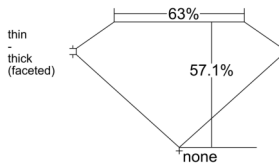

GIA®

FACSIMILE

GIA REPORT 7516214415

Verify this report at GIA.edu

GIA NATURAL DIAMOND DOSSIER®

January 16, 2025
GIA Report Number 7516214415
Shape and Cutting Style ..... Heart Brilliant
Measurements ..... 4.10 x 4.79 x 2.73 mm

GRADING RESULTS

Carat Weight ..... 0.32 carat
Color Grade ..... D
Clarity Grade VS1

ADDITIONAL GRADING INFORMATION

Polish ..... Excellent
Symmetry ..... Excellent
Fluorescence ..... None
Clarity Characteristics..... Crystal, Pinpoint
Inspection(s): GIA 7516214415

PROPORTIONS

Profile not to actual proportions

GRADING SCALES

GIA COLOR SCALE		GIA CLARITY SCALE	
COLORLESS	D	VERY VERY SLIGHTLY INCLUDED	FLAWLESS
	E		INTERNALLY FLAWLESS
	F		VVS₁
	G		VVS₂
	H		VS₁
	I		VS₂
	J		SI₁
	K		SI₂
	L		I₁
	M		I₂
NEAR COLORLESS	N	SLIGHTLY INCLUDED	I₃
	O		
	P		
	Q		
FAINT	R		
	S		
	T		
	U		
VERT LIGHT	V		
	W		
	X		
	Y		
LIGHT	Z